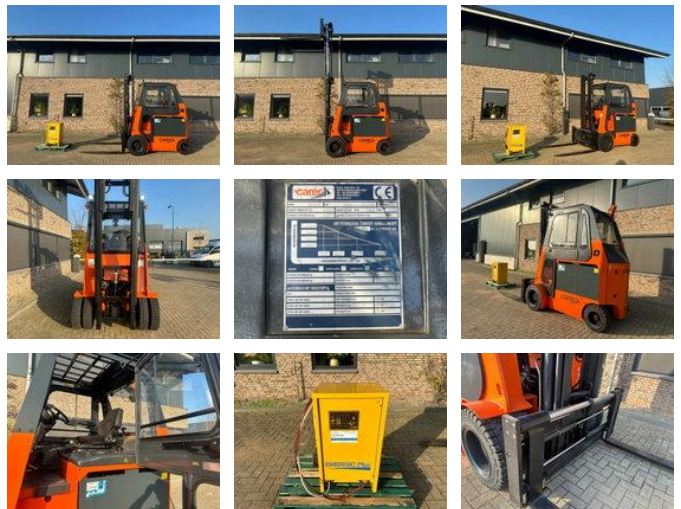

Carer Z40NR 4 ton Duplex Sideshift Postioner Elektra Heftruck as New ! 706 hours ! Accu 2021

General features

Brand	Carer
Subcategory	Forklift
Construction year	2012
Hourmeter reading	706
Condition	Used
General condition	Very good
Fuel	Electric
Reference	0006089
CE marking	Yes

Characteristics

Empty weight	7.850kg
Length	280cm
Width	168cm

Cabin	Closed
Lifting capacity	4.000kg
Lifting height	445cm
Mast type	Duplex
Clearance height	320cm

Carer Z40NR 4 ton Duplex Sideshift Postioner Elektra Heftruck
as New ! 706 hours ! Accu 2021