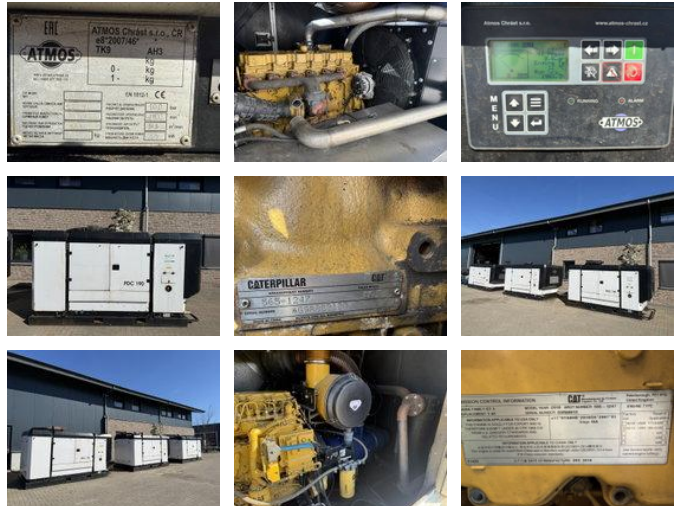

## Caterpillar C7.1 Atmos PDC 190 Diesel Compressor 24,6 m<sup>3</sup> / min 10 Bar

### General characteristics

Brand	Caterpillar
Subcategory	Compressors
Year of construction	2019
Hours displayed	1983
Condition	Used
Fuel	Diesel
Reference	0006807
CE marking	And

# Caterpillar C7.1 Atmos PDC 190 Diesel Compressor 24,6 m3 / min 10 Bar

## Technical specifications

Assets

205kw