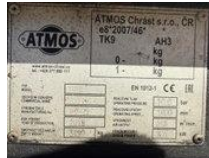

Caterpillar PDC 190 C7.1 Atmos PDC 190 Diesel Compressor 24,6 m³ / min 10 Bar

General characteristics

Brand	Caterpillar
Subcategory	Compressors
Year of construction	2019
Hours displayed	2342
Condition	Used
Fuel	Diesel
Reference	0006806
CE marking	And

Properties

Length	375cm
Width	194cm

Caterpillar PDC 190 C7.1 Atmos PDC 190 Diesel Compressor 24,6 m³ / min 10 Bar

Technical specifications

Assets

205kw

Accessories