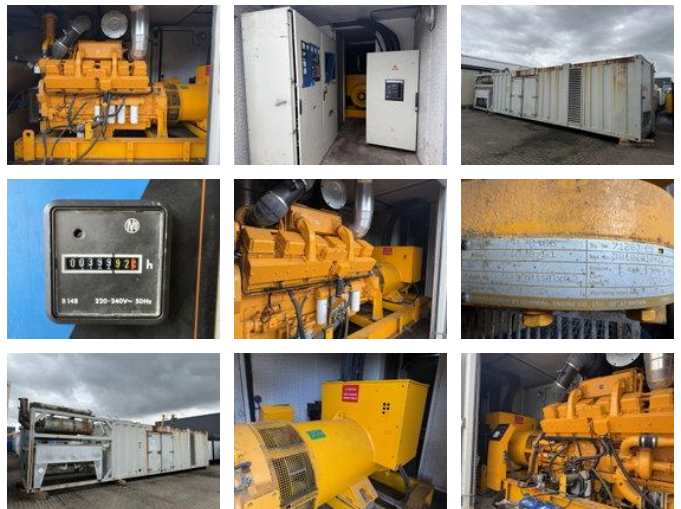

Cummins KTA 38 G1 SDMO Leroy Somer 800 kVA noodstroom aggregaat generatorset 40 ft container 399 hours

General characteristics

Brand	Cummins
Subcategory	Generator
Hours displayed	399
Condition	Used
General state	Very good
Fuel	Diesel
Reference	0006866

Properties

Single weight	13.000kg
Length	1.250cm
Width	255cm

Cummins KTA 38 G1 SDMO Leroy Somer 800 kVA noodstroom aggregaat generatorset 40 ft container 399 hours

Technical specifications

Assets

940hp

Accessories