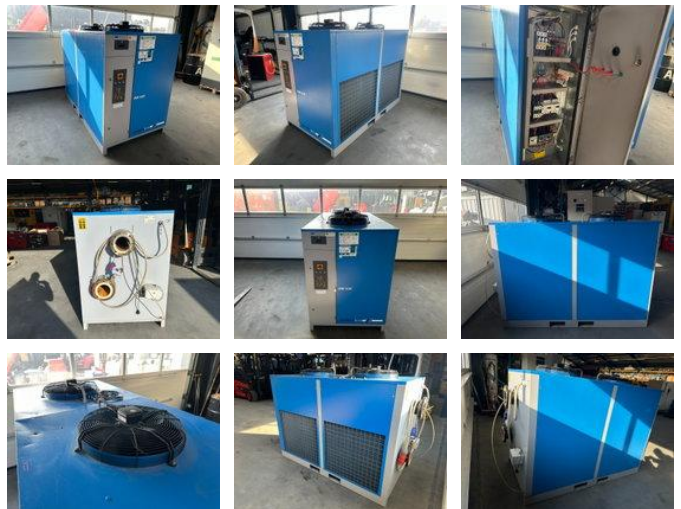

## Grassair DW 420 Air Dryer 70 m<sup>3</sup> / min 70000 L / min 13 Bar Luchtdroger

### General features

Brand	Grassair
Subcategory	Compressors
Construction year	2011
Condition	Used
Fuel	Electric
Reference	0006268
CE marking	Yes

### Characteristics

Length	210cm
Width	102cm

## Technical specifications

Engine output

16kw