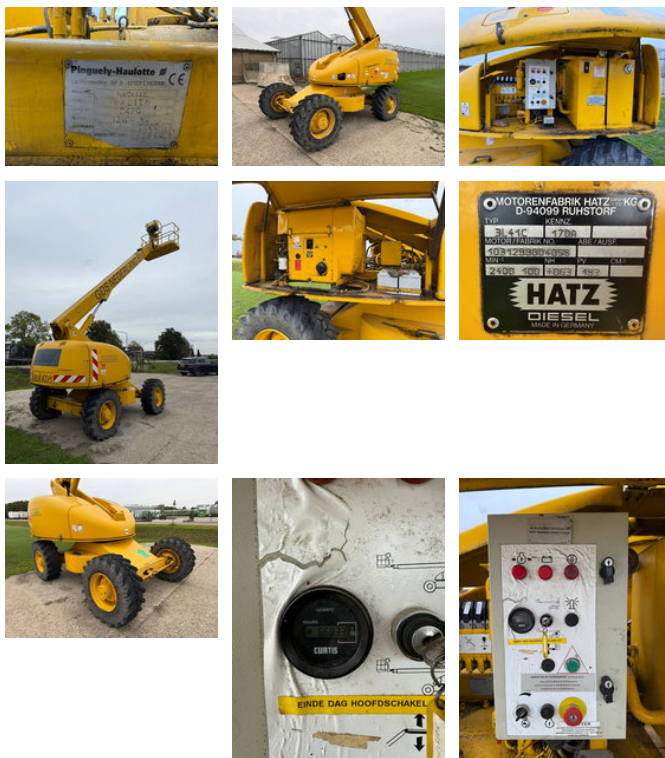

Haulotte HA21TX Hatz Diesel 21 meter Telescoop Hoogwerker

General features

Brand	Haulotte
Subcategory	Telescopic boom lift wheeled
Construction year	2000
Hourmeter reading	6683
Condition	Used
General condition	Good
Fuel	Diesel
Reference	0006624
CE marking	Yes

Characteristics

Length	910cm
--------	-------

Width	248cm
Lifting capacity	230kg
Mast type	Telescope

Haulotte HA21TX Hatz Diesel 21 meter Telescoop Hoogwerker

Technical specifications

Drive

wheels

Accessories