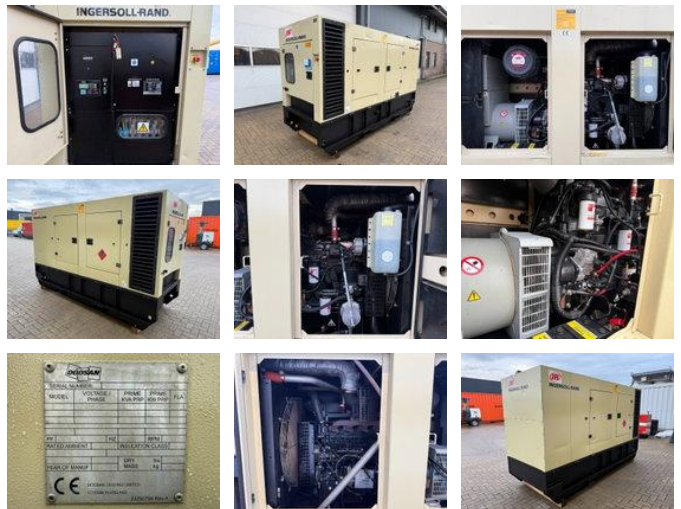

Ingersoll Rand G160 John Deere Leroy Somer 165 kVA Silent Rental generatorset

General characteristics

Brand	Ingersoll Rand
Subcategory	Generator
Year of construction	2010
Hours displayed	5328
Condition	Used
General state	Very good
Fuel	Diesel
Reference	0006704
CE marking	And

Properties

Single weight	3.352kg
Length	315cm
Width	125cm

Ingersoll Rand G160 John Deere Leroy Somer 165 kVA Silent Rental generatorset

Accessories