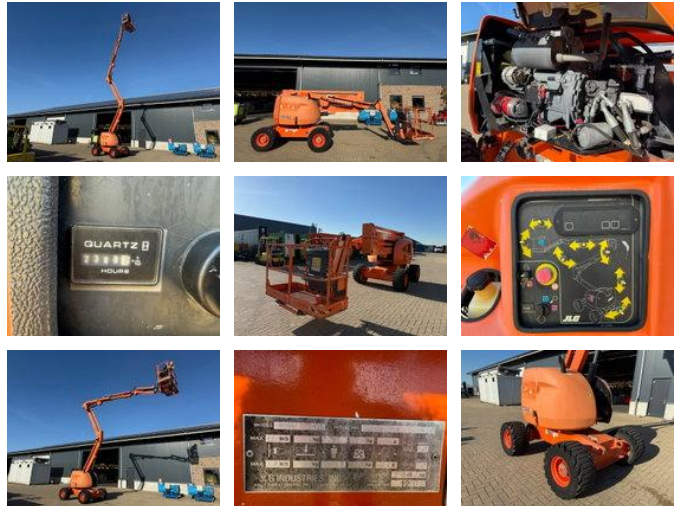

JLG 450AJ Deutz 16 meter werkhoogte 4 x 4 Knikarm Diesel Hoogwerker

General features

Brand	JLG
Subcategory	Articulated boom lift wheeled
Construction year	2011
Hourmeter reading	2360
Condition	Used
General condition	Very good
Fuel	Diesel
Reference	0006653
CE marking	Yes

Characteristics

Length	658cm
Width	234cm
Lifting capacity	230kg

Lifting height

1.400cm

Mast type

Articulated

JLG 450AJ Deutz 16 meter werkhoogte 4 x 4 Knikarm Diesel Hoogwerker

Technical specifications