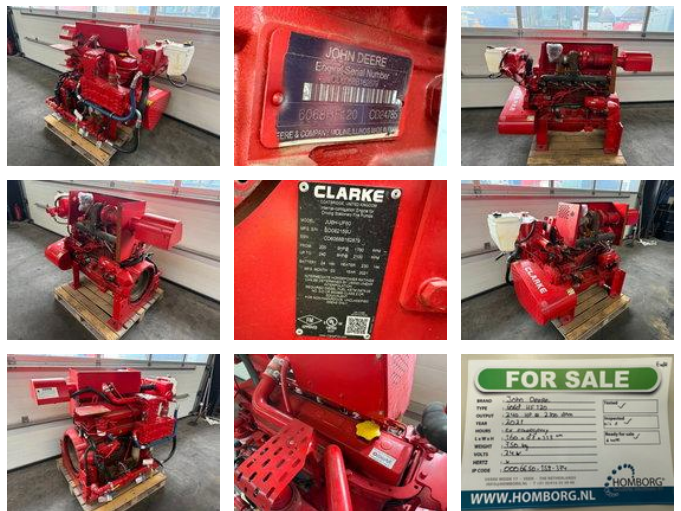

John Deere 6068 HF 120 6 cilinder Diesel Motor 240 PK

General features

Brand	John Deere
Subcategory	Industrial engine
Construction year	2021
Condition	Used
Reference	0006650

Characteristics

Length	160cm
Width	87cm

John Deere 6068 HF 120 6 cilinder Diesel Motor 240 PK

Technical specifications

Engine output

240hp

Accessories