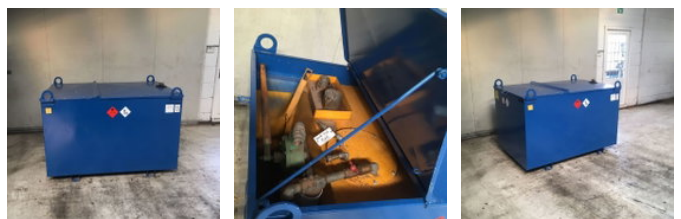

Kiwa IBC Elzinga Machinefabriek 1000 liter IBC Dieseltank met handpomp

General features

Brand	Kiwa IBC
Subcategory	IBC - bulk
Construction year	1999
Condition	Used
General condition	Very good
Reference	0005396

Characteristics

Empty weight	500kg
Length	173cm
Width	117cm

Kiwa IBC Elzinga Machinefabriek 1000 liter IBC Dieseltank met handpomp

Accessories