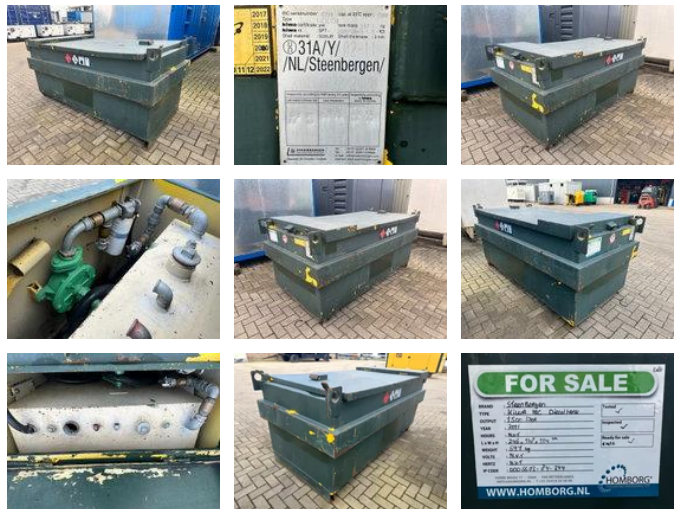

Kiwa IBC Steenbergen KIWA IBC 1500 liter dieseltank met handpomp

General features

Brand	Kiwa IBC
Subcategory	IBC - bulk
Construction year	2011
Condition	Used
General condition	Good
Reference	0005673
CE marking	Yes

Characteristics

Empty weight	597kg
Length	246cm
Width	118cm

Kiwa IBC Steenbergen KIWA IBC 1500 liter dieseltank met handpomp

Accessories