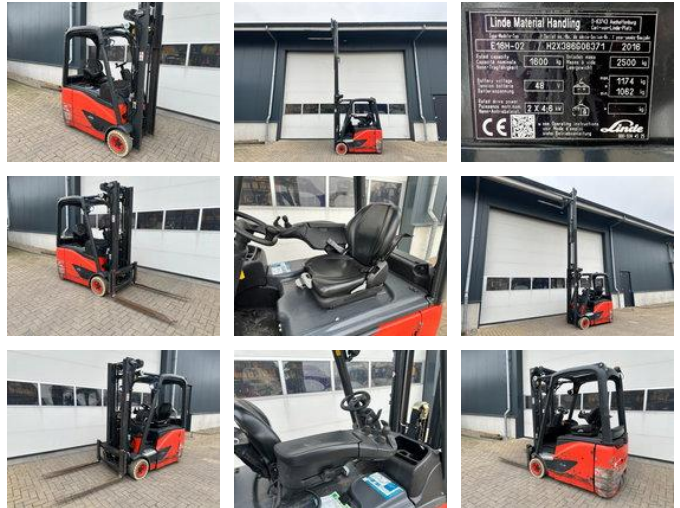

Linde E16H-02 1.6 ton Triplex Freelift Sideshift Elektra Heftruck 2016

General features

Brand	Linde
Subcategory	Forklift
Construction year	2016
Hourmeter reading	14905
Condition	Used
General condition	Very good
Fuel	Electric
Reference	0006167
CE marking	Yes

Characteristics

Empty weight	3.669kg
Length	205cm
Width	105cm

Cabin	Open
Lifting capacity	1.600kg
Lifting height	505cm
Mast type	Triplex
Clearance height	225cm

Linde E16H-02 1.6 ton Triplex Freelift Sideshift Elektra Heftruck 2016

Technical specifications

Engine output

9kw

Accessories