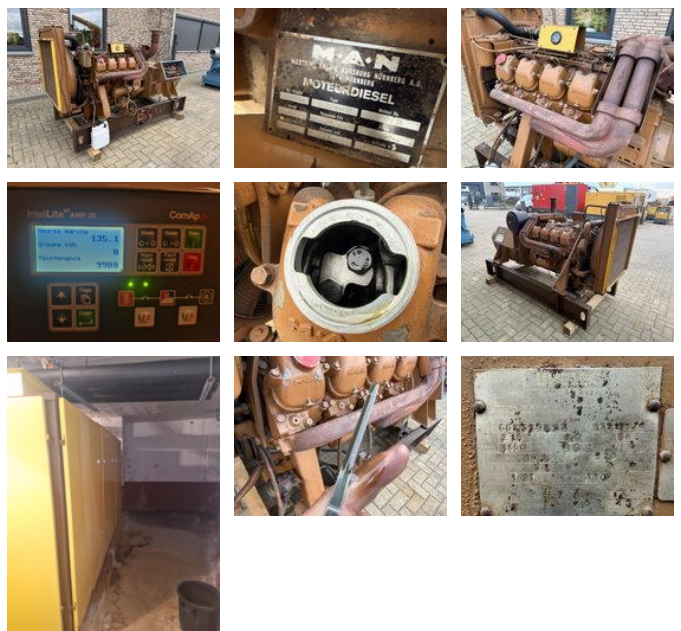

MAN D2538 MTE 210 kVA noodstroom aggregaat generatorset

General features

Brand	MAN
Subcategory	Generator
Hourmeter reading	135
Condition	Used
General condition	Very good
Fuel	Diesel
Reference	0006755

Characteristics

Empty weight	2.500kg
Length	260cm

Width

105cm

MAN D2538 MTE 210 kVA noodstroom aggregaat generatorset

Technical specifications

Engine output

235hp

Accessories