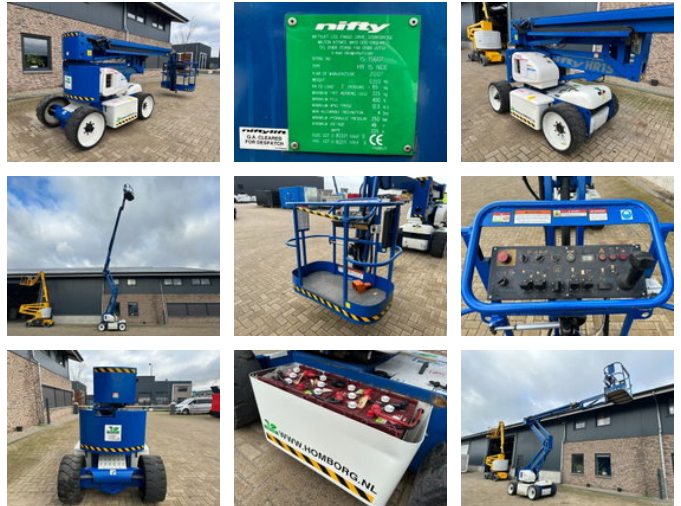

Niftylift HR 15 NDE Kubota Diesel Hybride Knikarm Hoogwerker 15.6 meter werkhoogte

General characteristics

Brand	Niftylift
Subcategory	Articulated boom lift wheeled
Year of construction	2007
Hours displayed	197
Condition	Used
General state	Very good
Fuel	energyType.electricdiesel
Reference	0005528
CE marking	And

Properties

Length	605cm
Width	150cm
Max. lifting capacity	225kg

Lifting height

1.360cm

Mast type

Articulated

Niftylift HR 15 NDE Kubota Diesel Hybride Knikarm Hoogwerker 15.6 meter werkhogte

Technical specifications