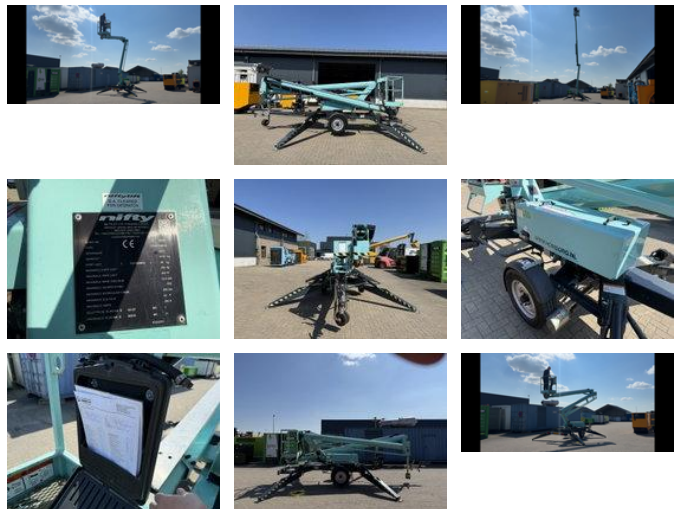

Niftylift NIFTY 170H 170HET MK1B 17 meter werkhoogte Aanhanger Hoogwerker as New !

General characteristics

Brand	Niftylift
Subcategory	Spider articulated boom lift
License plate	69-WT-KP
Year of construction	2018
Date of first registration	31-01-2019
Condition	Used
General state	Very good
Fuel	Electric
Reference	0006836
CE marking	And

Properties

Single weight	2.220kg
Load capacity	0kg
GVW	2.220kg

Length	620cm
Width	165cm
Max. lifting capacity	200kg
Lifting height	1.510cm
Mast type	mastType.lattice

Niftylift NIFTY 170H 170HET MK1B 17 meter werkhoogte Aanhanger Hoogwerker as New !

Technical specifications

Number of axes

1

Accessories