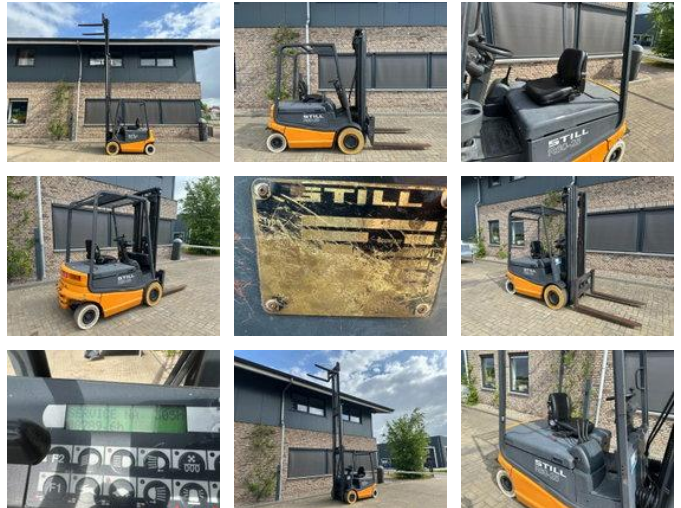

Still R 60-25 2.5 ton Triplex Freelift Sideshift Elektra Heftruck 590 cm hefhoogte !

General features

Brand	Still
Subcategory	Forklift
Construction year	1998
Hourmeter reading	8789
Condition	Used
General condition	Good
Fuel	Electric
Reference	0006397
CE marking	Yes

Characteristics

Empty weight	5.100kg
Length	235cm
Width	122cm

Cabin	Open
Lifting capacity	2.500kg
Lifting height	590cm
Mast type	Triplex
Clearance height	254cm

Still R 60-25 2.5 ton Triplex Freelift Sideshift Elektra Heftruck
590 cm hefhoogte !