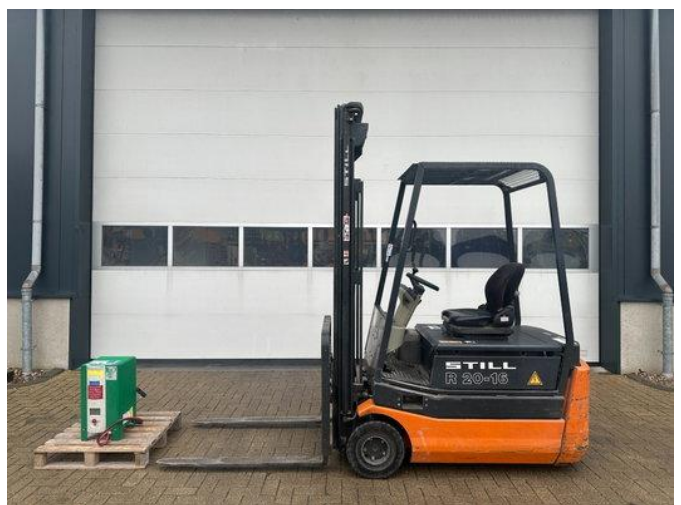

Still R20-16 1.6 ton Triplex Freelift Elektra Heftruck 630 cm hefhoogte !

General features

Brand	Still
Subcategory	Forklift
Construction year	2002
Hourmeter reading	12745
Condition	Used
General condition	Good
Fuel	Electric
Reference	0006205
CE marking	Yes

Characteristics

Empty weight	3.598kg
Length	205cm
Width	105cm

Cabin	Open
Lifting capacity	1.600kg
Lifting height	630cm
Mast type	Triplex
Clearance height	267cm

Still R20-16 1.6 ton Triplex Freelift Elektra Heftruck 630 cm hefhoogte !

Technical specifications

Engine output

8kw

Accessories