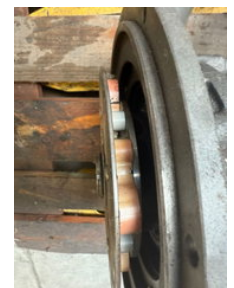

Velvet Drive AS3 70C Keerkoppeling Ratio 2.10:1 Gearbox

General features

Brand	Velvet Drive
Subcategory	Industrial engine
Condition	Used
General condition	Good
Reference	0006596

Characteristics

Length 50cm

Width 36cm

Velvet Drive AS3 70C Keerkoppeling Ratio 2.10:1 Gearbox

Accessories