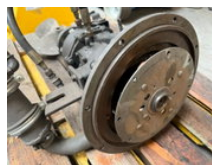

Velvet Drive AS3 70C Keerkoppeling Ratio 2.10:1 Gearbox

General features

Brand	Velvet Drive
Subcategory	Industrial engine
Condition	Used
General condition	Good
Reference	0006596

Characteristics

Length 50cm

Width 36cm

Velvet Drive AS3 70C Keerkoppeling Ratio 2.10:1 Gearbox

Accessories