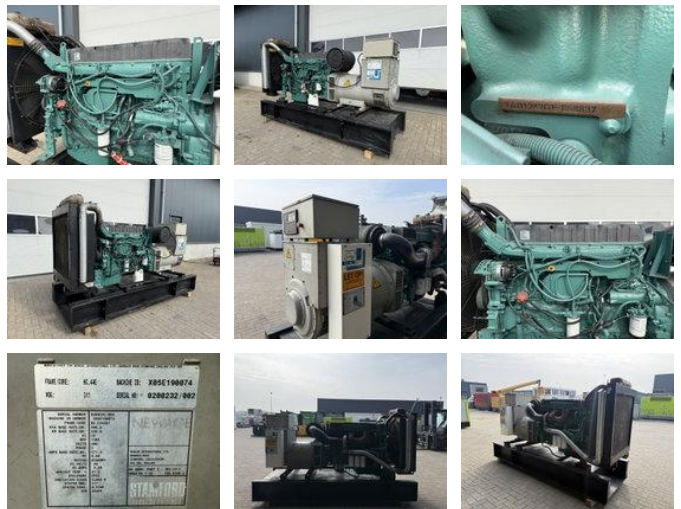

Volvo Penta TAD 1242 GE Stamford 400 kVA noodstroom aggregaat generatorset

General characteristics

Brand	Volvo
Subcategory	Generator
Hours displayed	16192
Condition	Used
General state	Very good
Fuel	Diesel
Reference	0006784

Properties

Length	312cm
Width	115cm

Volvo Penta TAD 1242 GE Stamford 400 kVA noodstroom aggregaat generatorset

Accessories